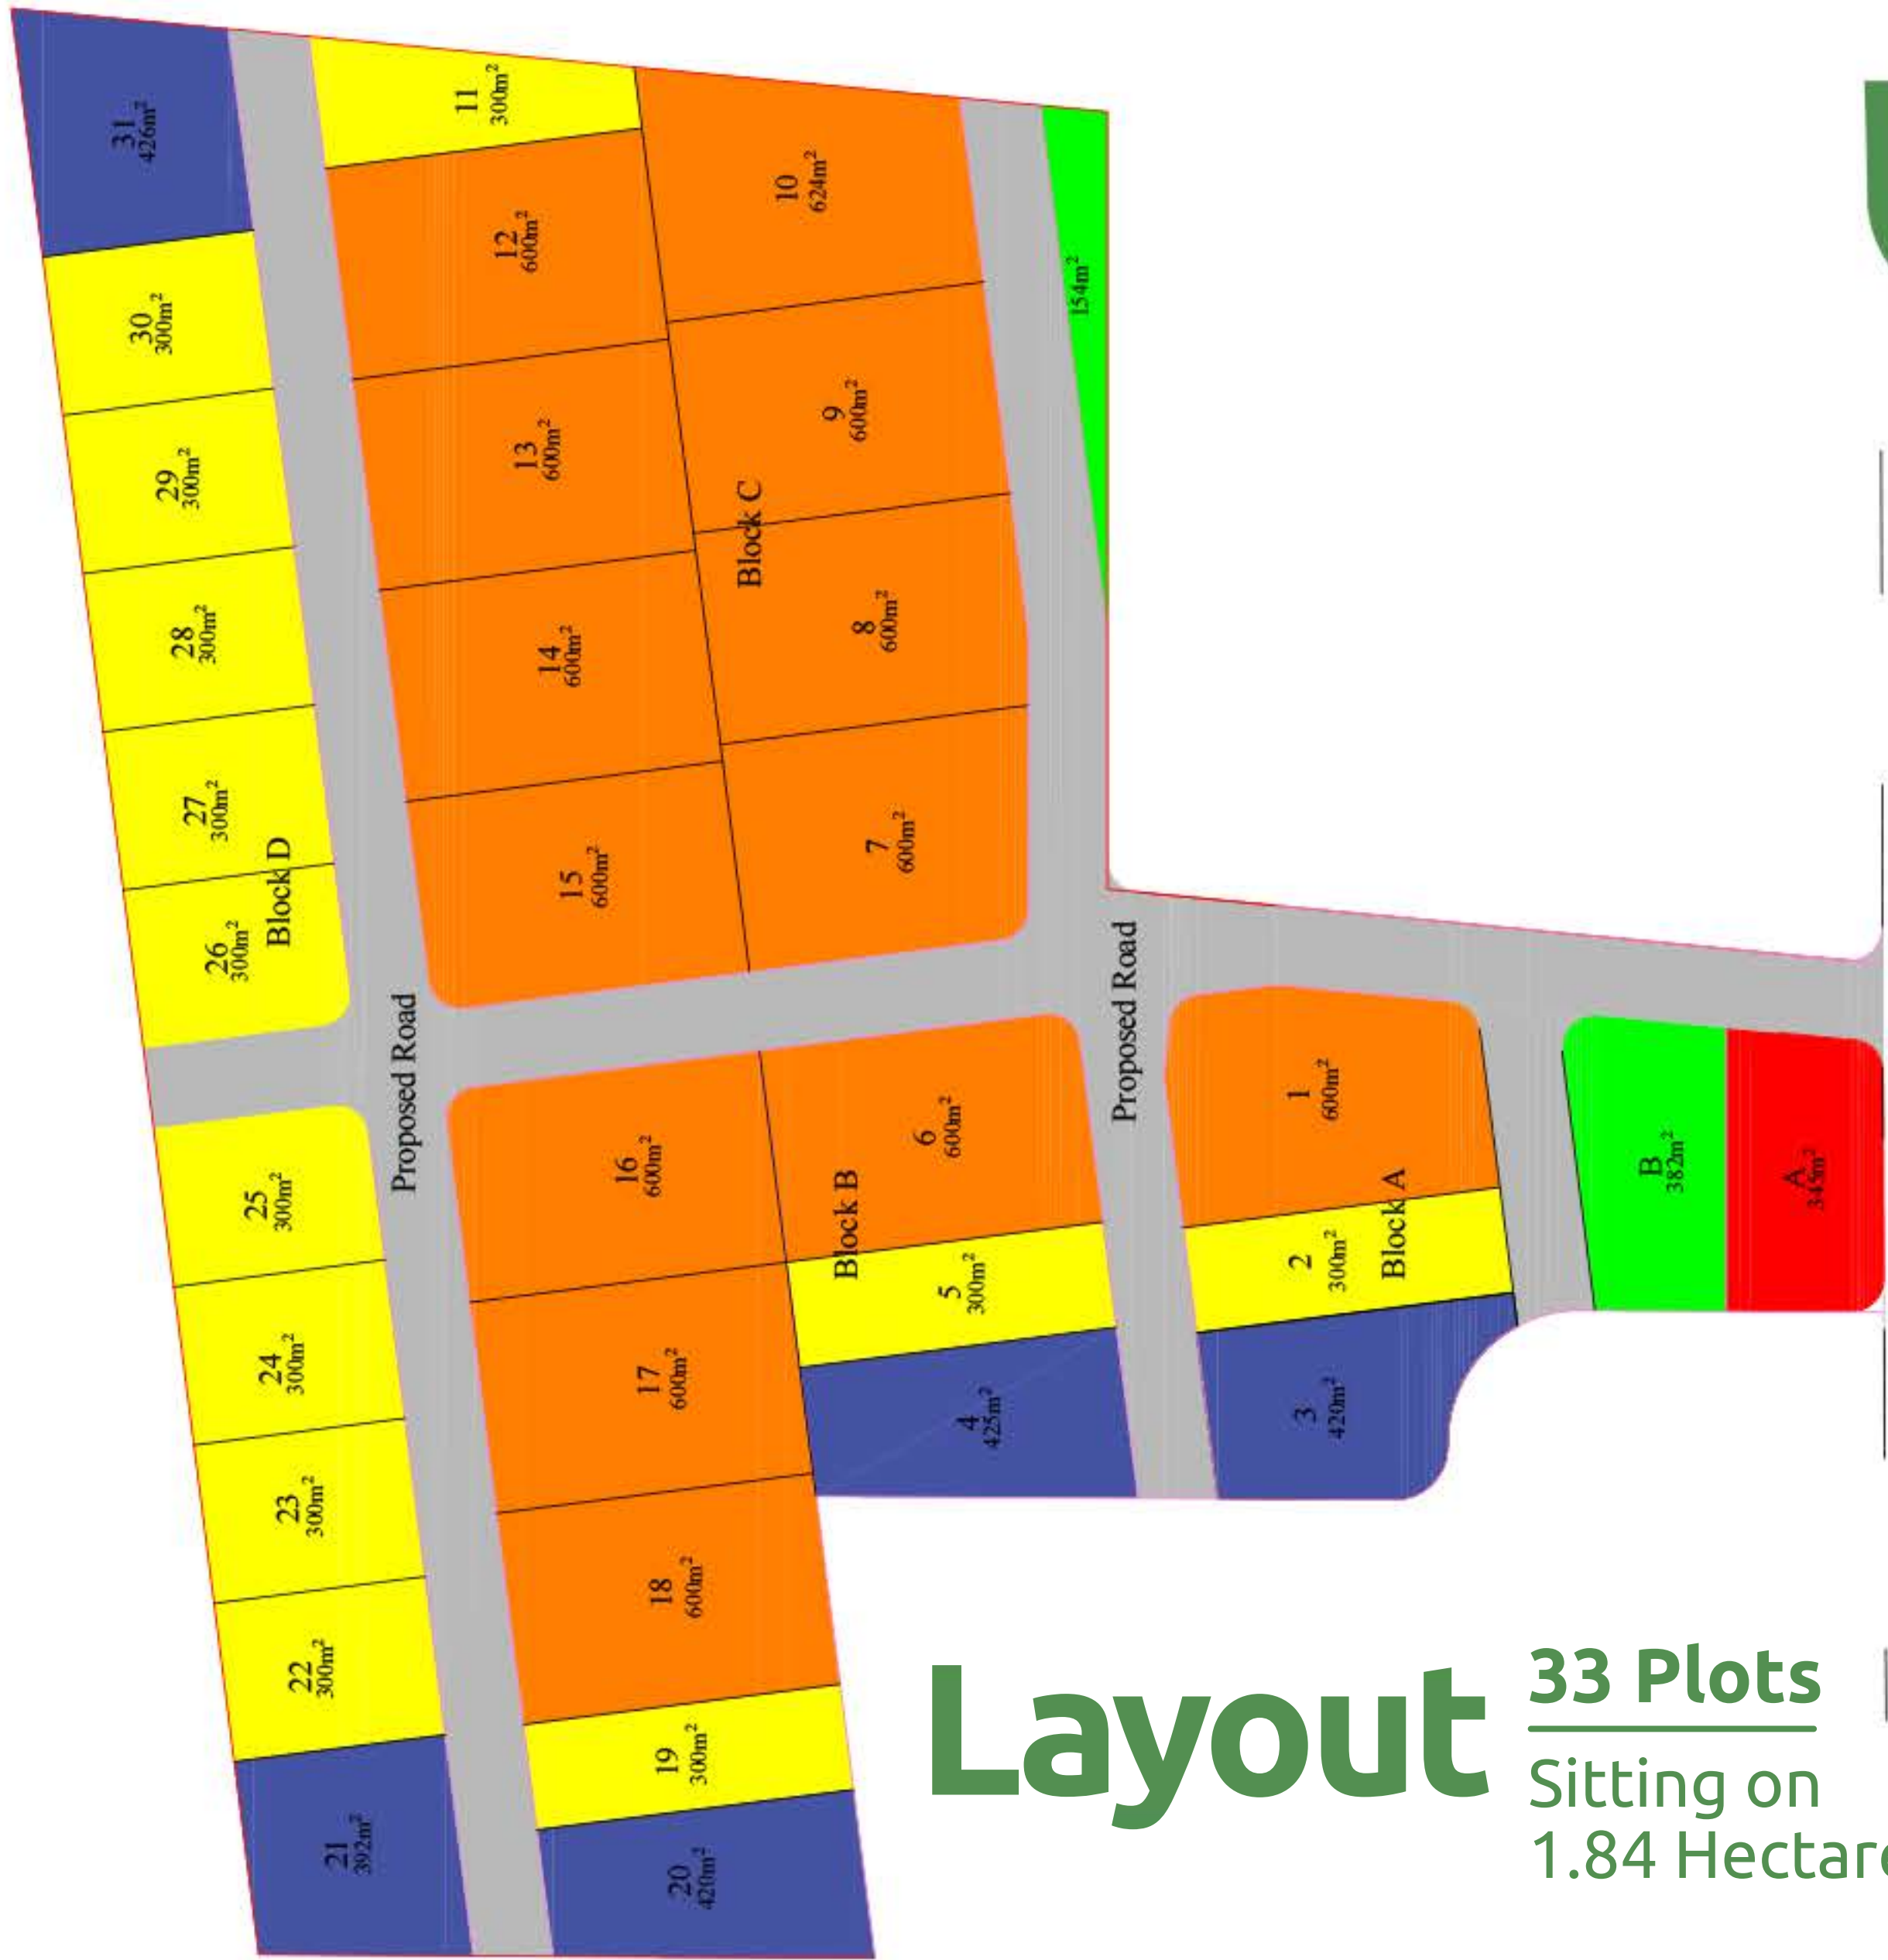

DRAINAGE SYSTEM

PLAYGROUND AREA

**SOLAR POWERED
STREET LIGHT**

**PROXIMITY TO
THE BEACH**

Features

A Project By
Rivet 
HOMES & PROPERTIES

Layout

33 Plots

Sitting on
1.84 Hectares

Existing Road

Existing Road